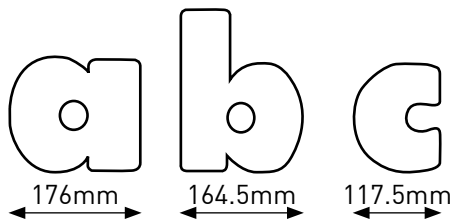

SHAPING CHILDSPLAY FOR THE FUTURE

EASY REFERENCE GUIDE

THE SKY'S THE LIMIT

NB. All sizes shown are approximate and are intended as a guide only. Drawings are not to scale.

NOAH'S ARK

NB. All sizes shown are approximate and are intended as a guide only. Drawings are not to scale.

SEA WORLD

NB. All sizes shown are approximate and are intended as a guide only. Drawings are not to scale.

FARMYARD FUN

NB. All sizes shown are approximate and are intended as a guide only. Drawings are not to scale.

NB. All sizes shown are approximate and are intended as a guide only. Drawings are not to scale.

GAME ZONE

Number Height 440mm

NB. All sizes shown are approximate and are intended as a guide only. Drawings are not to scale.

JOLLY JOURNEY

NB. All sizes shown are approximate and are intended as a guide only. Drawings are not to scale.

EDUCATIONAL MATS

NB. All sizes shown are approximate and are intended as a guide only. Drawings are not to scale.