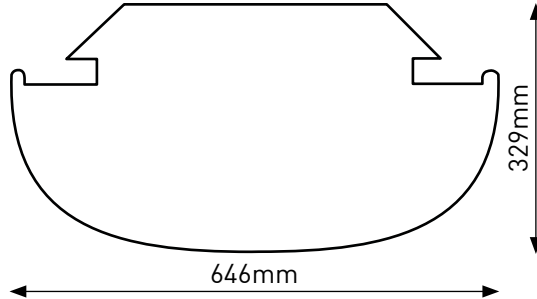

SHAPING CHILDSPLAY FOR THE FUTURE

EASY REFERENCE GUIDE

THE SKY'S THE LIMIT

NB. All sizes shown are approximate and are intended as a guide only. Drawings are not to scale.

NOAH'S ARK

NB. All sizes shown are approximate and are intended as a guide only. Drawings are not to scale.

SEA WORLD

NB. All sizes shown are approximate and are intended as a guide only. Drawings are not to scale.

FARMYARD FUN

NB. All sizes shown are approximate and are intended as a guide only. Drawings are not to scale.

NB. All sizes shown are approximate and are intended as a guide only. Drawings are not to scale.

GAME ZONE

Number Height 440mm

NB. All sizes shown are approximate and are intended as a guide only. Drawings are not to scale.

JOLLY JOURNEY

NB. All sizes shown are approximate and are intended as a guide only. Drawings are not to scale.

EDUCATIONAL MATS

NB. All sizes shown are approximate and are intended as a guide only. Drawings are not to scale.