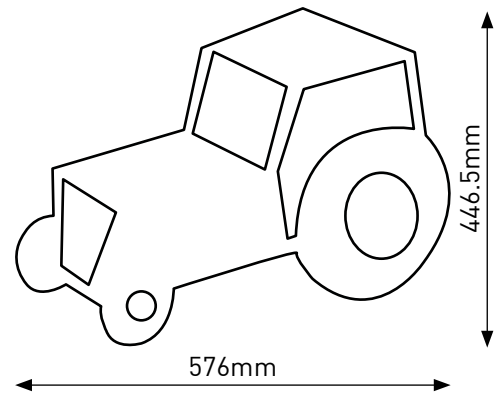

SHAPING CHILDSPLAY FOR THE FUTURE

EASY REFERENCE GUIDE

THE SKY'S THE LIMIT

NB. All sizes shown are approximate and are intended as a guide only. Drawings are not to scale.

NOAH'S ARK

NB. All sizes shown are approximate and are intended as a guide only. Drawings are not to scale.

SEA WORLD

NB. All sizes shown are approximate and are intended as a guide only. Drawings are not to scale.

FARMYARD FUN

NB. All sizes shown are approximate and are intended as a guide only. Drawings are not to scale.

NB. All sizes shown are approximate and are intended as a guide only. Drawings are not to scale.

GAME ZONE

Number Height 440mm

NB. All sizes shown are approximate and are intended as a guide only. Drawings are not to scale.

JOLLY JOURNEY

NB. All sizes shown are approximate and are intended as a guide only. Drawings are not to scale.

EDUCATIONAL MATS

NB. All sizes shown are approximate and are intended as a guide only. Drawings are not to scale.