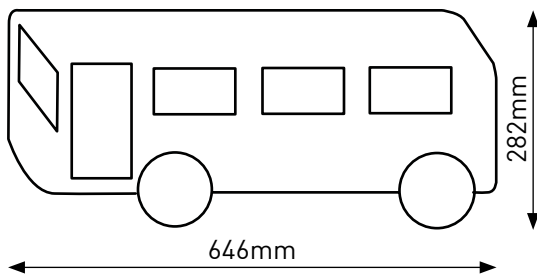

SHAPING CHILDSPLAY FOR THE FUTURE

EASY REFERENCE GUIDE

THE SKY'S THE LIMIT

NB. All sizes shown are approximate and are intended as a guide only. Drawings are not to scale.

NOAH'S ARK

NB. All sizes shown are approximate and are intended as a guide only. Drawings are not to scale.

SEA WORLD

NB. All sizes shown are approximate and are intended as a guide only. Drawings are not to scale.

FARMYARD FUN

NB. All sizes shown are approximate and are intended as a guide only. Drawings are not to scale.

NB. All sizes shown are approximate and are intended as a guide only. Drawings are not to scale.

GAME ZONE

Number Height 440mm

NB. All sizes shown are approximate and are intended as a guide only. Drawings are not to scale.

JOLLY JOURNEY

NB. All sizes shown are approximate and are intended as a guide only. Drawings are not to scale.

EDUCATIONAL MATS

NB. All sizes shown are approximate and are intended as a guide only. Drawings are not to scale.