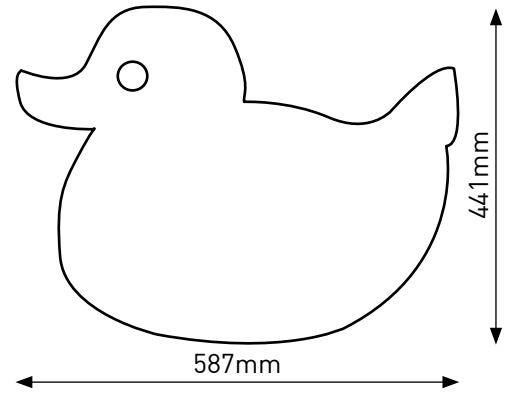

SHAPING CHILDSPLAY FOR THE FUTURE

EASY REFERENCE GUIDE

THE SKY'S THE LIMIT

NB. All sizes shown are approximate and are intended as a guide only. Drawings are not to scale.

NOAH'S ARK

NB. All sizes shown are approximate and are intended as a guide only. Drawings are not to scale.

SEA WORLD

NB. All sizes shown are approximate and are intended as a guide only. Drawings are not to scale.

FARMYARD FUN

NB. All sizes shown are approximate and are intended as a guide only. Drawings are not to scale.

NB. All sizes shown are approximate and are intended as a guide only. Drawings are not to scale.

GAME ZONE

Number Height 440mm

NB. All sizes shown are approximate and are intended as a guide only. Drawings are not to scale.

JOLLY JOURNEY

NB. All sizes shown are approximate and are intended as a guide only. Drawings are not to scale.

EDUCATIONAL MATS

NB. All sizes shown are approximate and are intended as a guide only. Drawings are not to scale.