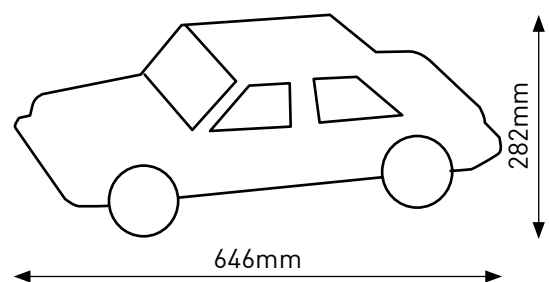

SHAPING CHILDSPLAY FOR THE FUTURE

EASY REFERENCE GUIDE

THE SKY'S THE LIMIT

NB. All sizes shown are approximate and are intended as a guide only. Drawings are not to scale.

NOAH'S ARK

NB. All sizes shown are approximate and are intended as a guide only. Drawings are not to scale.

SEA WORLD

NB. All sizes shown are approximate and are intended as a guide only. Drawings are not to scale.

FARMYARD FUN

NB. All sizes shown are approximate and are intended as a guide only. Drawings are not to scale.

NB. All sizes shown are approximate and are intended as a guide only. Drawings are not to scale.

GAME ZONE

Number Height 440mm

NB. All sizes shown are approximate and are intended as a guide only. Drawings are not to scale.

JOLLY JOURNEY

NB. All sizes shown are approximate and are intended as a guide only. Drawings are not to scale.

EDUCATIONAL MATS

NB. All sizes shown are approximate and are intended as a guide only. Drawings are not to scale.