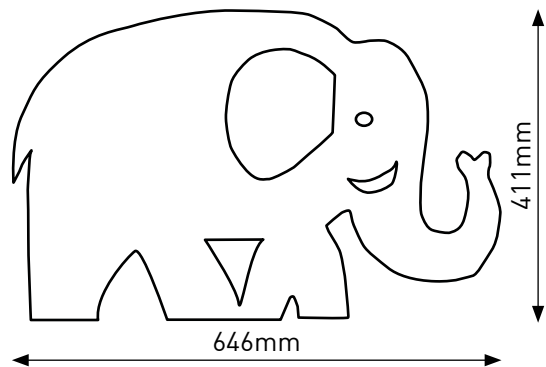

SHAPING CHILDSPLAY FOR THE FUTURE

EASY REFERENCE GUIDE

THE SKY'S THE LIMIT

NB. All sizes shown are approximate and are intended as a guide only. Drawings are not to scale.

NOAH'S ARK

NB. All sizes shown are approximate and are intended as a guide only. Drawings are not to scale.

SEA WORLD

NB. All sizes shown are approximate and are intended as a guide only. Drawings are not to scale.

FARMYARD FUN

NB. All sizes shown are approximate and are intended as a guide only. Drawings are not to scale.

NB. All sizes shown are approximate and are intended as a guide only. Drawings are not to scale.

GAME ZONE

Number Height 440mm

NB. All sizes shown are approximate and are intended as a guide only. Drawings are not to scale.

JOLLY JOURNEY

NB. All sizes shown are approximate and are intended as a guide only. Drawings are not to scale.

EDUCATIONAL MATS

NB. All sizes shown are approximate and are intended as a guide only. Drawings are not to scale.