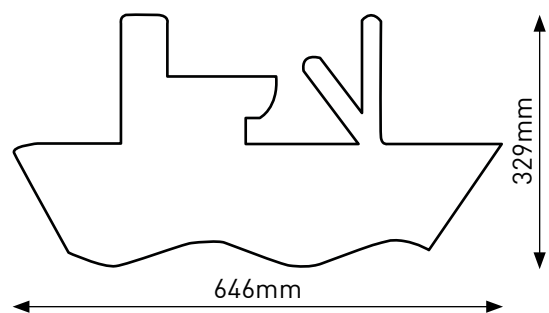

SHAPING CHILDSPLAY FOR THE FUTURE

EASY REFERENCE GUIDE

THE SKY'S THE LIMIT

NB. All sizes shown are approximate and are intended as a guide only. Drawings are not to scale.

NOAH'S ARK

NB. All sizes shown are approximate and are intended as a guide only. Drawings are not to scale.

SEA WORLD

NB. All sizes shown are approximate and are intended as a guide only. Drawings are not to scale.

FARMYARD FUN

NB. All sizes shown are approximate and are intended as a guide only. Drawings are not to scale.

NB. All sizes shown are approximate and are intended as a guide only. Drawings are not to scale.

GAME ZONE

Number Height 440mm

NB. All sizes shown are approximate and are intended as a guide only. Drawings are not to scale.

JOLLY JOURNEY

NB. All sizes shown are approximate and are intended as a guide only. Drawings are not to scale.

EDUCATIONAL MATS

NB. All sizes shown are approximate and are intended as a guide only. Drawings are not to scale.