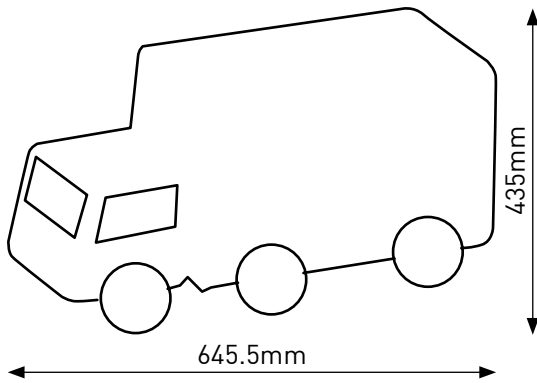

SHAPING CHILDSPLAY FOR THE FUTURE

EASY REFERENCE GUIDE

THE SKY'S THE LIMIT

NB. All sizes shown are approximate and are intended as a guide only. Drawings are not to scale.

NOAH'S ARK

NB. All sizes shown are approximate and are intended as a guide only. Drawings are not to scale.

SEA WORLD

NB. All sizes shown are approximate and are intended as a guide only. Drawings are not to scale.

FARMYARD FUN

NB. All sizes shown are approximate and are intended as a guide only. Drawings are not to scale.

NB. All sizes shown are approximate and are intended as a guide only. Drawings are not to scale.

GAME ZONE

Number Height 440mm

NB. All sizes shown are approximate and are intended as a guide only. Drawings are not to scale.

JOLLY JOURNEY

NB. All sizes shown are approximate and are intended as a guide only. Drawings are not to scale.

EDUCATIONAL MATS

NB. All sizes shown are approximate and are intended as a guide only. Drawings are not to scale.