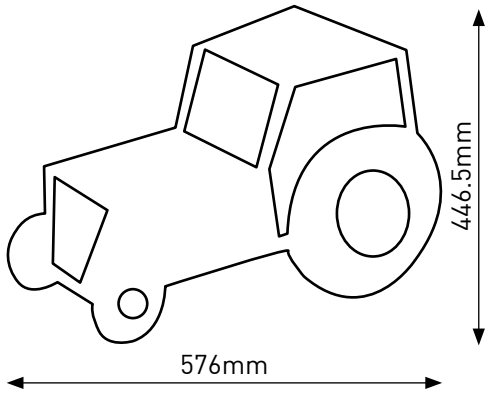

SHAPING CHILDSPLAY FOR THE FUTURE

EASY REFERENCE GUIDE

THE SKY'S THE LIMIT

NB. All sizes shown are approximate and are intended as a guide only. Drawings are not to scale.

NOAH'S ARK

NB. All sizes shown are approximate and are intended as a guide only. Drawings are not to scale.

SEA WORLD

NB. All sizes shown are approximate and are intended as a guide only. Drawings are not to scale.

FARMYARD FUN

NB. All sizes shown are approximate and are intended as a guide only. Drawings are not to scale.

NB. All sizes shown are approximate and are intended as a guide only. Drawings are not to scale.

GAME ZONE

Number Height 440mm

NB. All sizes shown are approximate and are intended as a guide only. Drawings are not to scale.