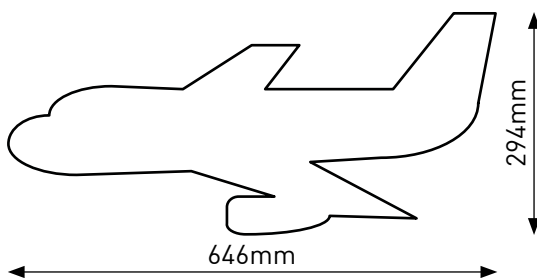

SHAPING CHILDSPLAY FOR THE FUTURE

EASY REFERENCE GUIDE

THE SKY'S THE LIMIT

NB. All sizes shown are approximate and are intended as a guide only. Drawings are not to scale.

NOAH'S ARK

NB. All sizes shown are approximate and are intended as a guide only. Drawings are not to scale.

SEA WORLD

NB. All sizes shown are approximate and are intended as a guide only. Drawings are not to scale.

FARMYARD FUN

NB. All sizes shown are approximate and are intended as a guide only. Drawings are not to scale.

NB. All sizes shown are approximate and are intended as a guide only. Drawings are not to scale.

GAME ZONE

Number Height 440mm

NB. All sizes shown are approximate and are intended as a guide only. Drawings are not to scale.

JOLLY JOURNEY

NB. All sizes shown are approximate and are intended as a guide only. Drawings are not to scale.

EDUCATIONAL MATS

NB. All sizes shown are approximate and are intended as a guide only. Drawings are not to scale.