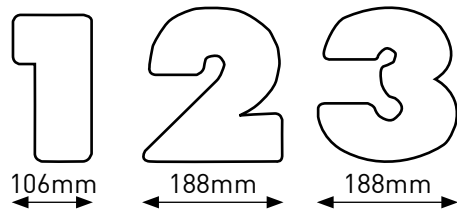

SHAPING CHILDSPLAY FOR THE FUTURE

EASY REFERENCE GUIDE

THE SKY'S THE LIMIT

NB. All sizes shown are approximate and are intended as a guide only. Drawings are not to scale.

NOAH'S ARK

NB. All sizes shown are approximate and are intended as a guide only. Drawings are not to scale.

SEA WORLD

NB. All sizes shown are approximate and are intended as a guide only. Drawings are not to scale.

FARMYARD FUN

NB. All sizes shown are approximate and are intended as a guide only. Drawings are not to scale.

NB. All sizes shown are approximate and are intended as a guide only. Drawings are not to scale.

GAME ZONE

Number Height 440mm

NB. All sizes shown are approximate and are intended as a guide only. Drawings are not to scale.

JOLLY JOURNEY

NB. All sizes shown are approximate and are intended as a guide only. Drawings are not to scale.

EDUCATIONAL MATS

NB. All sizes shown are approximate and are intended as a guide only. Drawings are not to scale.