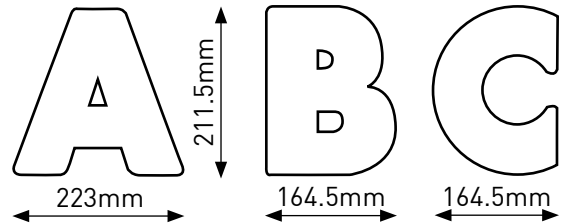

SHAPING CHILDSPLAY FOR THE FUTURE

EASY REFERENCE GUIDE

THE SKY'S THE LIMIT

NB. All sizes shown are approximate and are intended as a guide only. Drawings are not to scale.

NOAH'S ARK

NB. All sizes shown are approximate and are intended as a guide only. Drawings are not to scale.

SEA WORLD

NB. All sizes shown are approximate and are intended as a guide only. Drawings are not to scale.

FARMYARD FUN

NB. All sizes shown are approximate and are intended as a guide only. Drawings are not to scale.

NB. All sizes shown are approximate and are intended as a guide only. Drawings are not to scale.

GAME ZONE

Number Height 440mm

NB. All sizes shown are approximate and are intended as a guide only. Drawings are not to scale.

JOLLY JOURNEY

NB. All sizes shown are approximate and are intended as a guide only. Drawings are not to scale.

EDUCATIONAL MATS

NB. All sizes shown are approximate and are intended as a guide only. Drawings are not to scale.