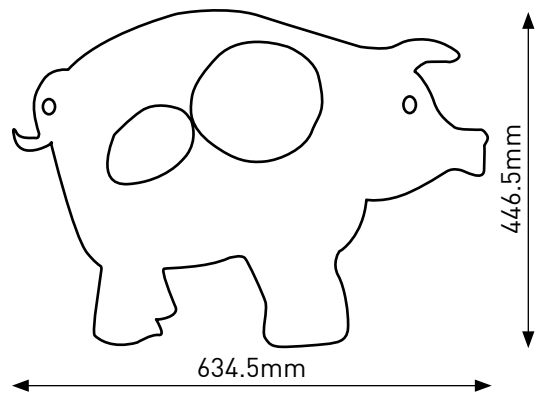

SHAPING CHILDSPLAY FOR THE FUTURE

EASY REFERENCE GUIDE

THE SKY'S THE LIMIT

NB. All sizes shown are approximate and are intended as a guide only. Drawings are not to scale.

NOAH'S ARK

NB. All sizes shown are approximate and are intended as a guide only. Drawings are not to scale.

SEA WORLD

NB. All sizes shown are approximate and are intended as a guide only. Drawings are not to scale.

FARMYARD FUN

NB. All sizes shown are approximate and are intended as a guide only. Drawings are not to scale.

NB. All sizes shown are approximate and are intended as a guide only. Drawings are not to scale.

GAME ZONE

Number Height 440mm

NB. All sizes shown are approximate and are intended as a guide only. Drawings are not to scale.